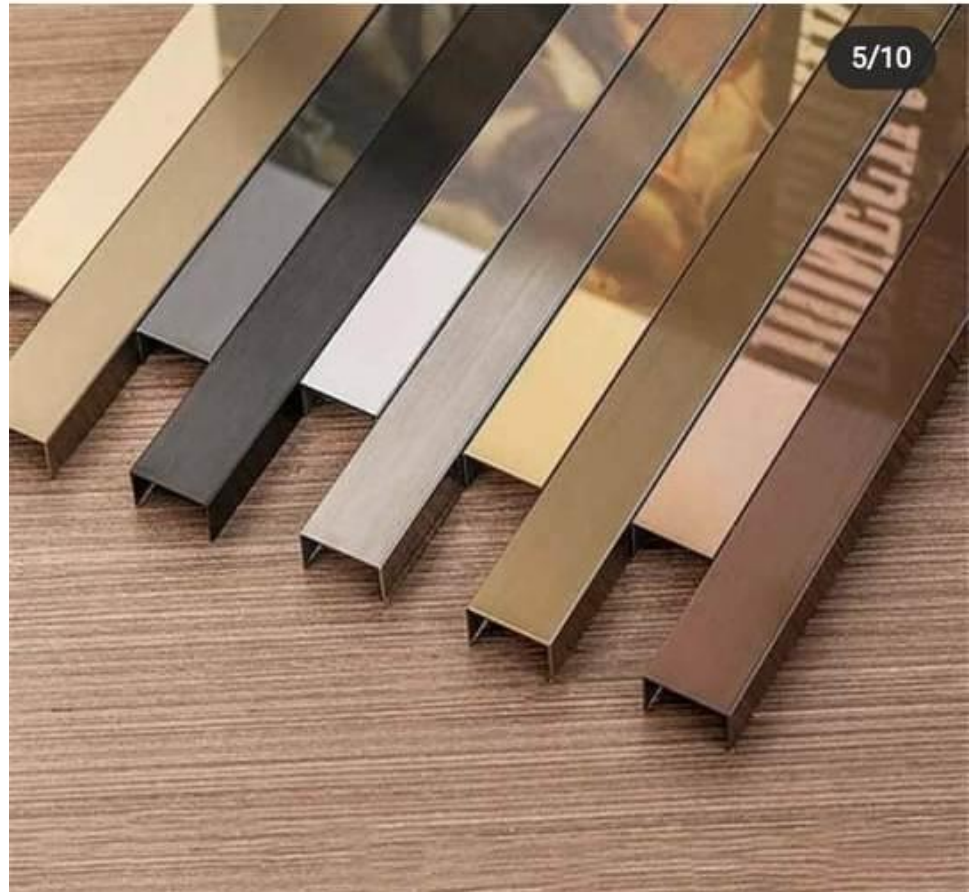

**Layout plan,
 Builder Floors, D-125, NIRVANA Gurgaon**

→ PANELING IN
American walnut VINEER WITH metal inserts

→ **PANELING IN
American walnut VINEER WITH metal inserts**

PROSVIRIN DESIGN

↓

→ PANELING IN
LIGHT COLOUR VINEER WITH GROOVES