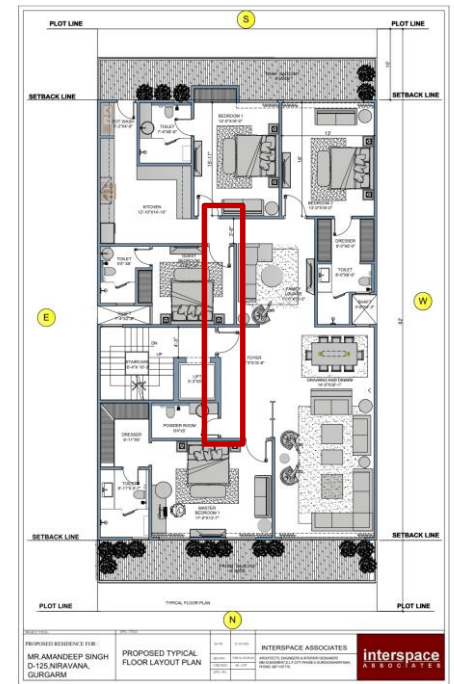

INTERSPACE ASSOCIATES

43, Madhya Marg, Basements, DLF-Phase-2, Gurgaon. Tel: 0124-4107841