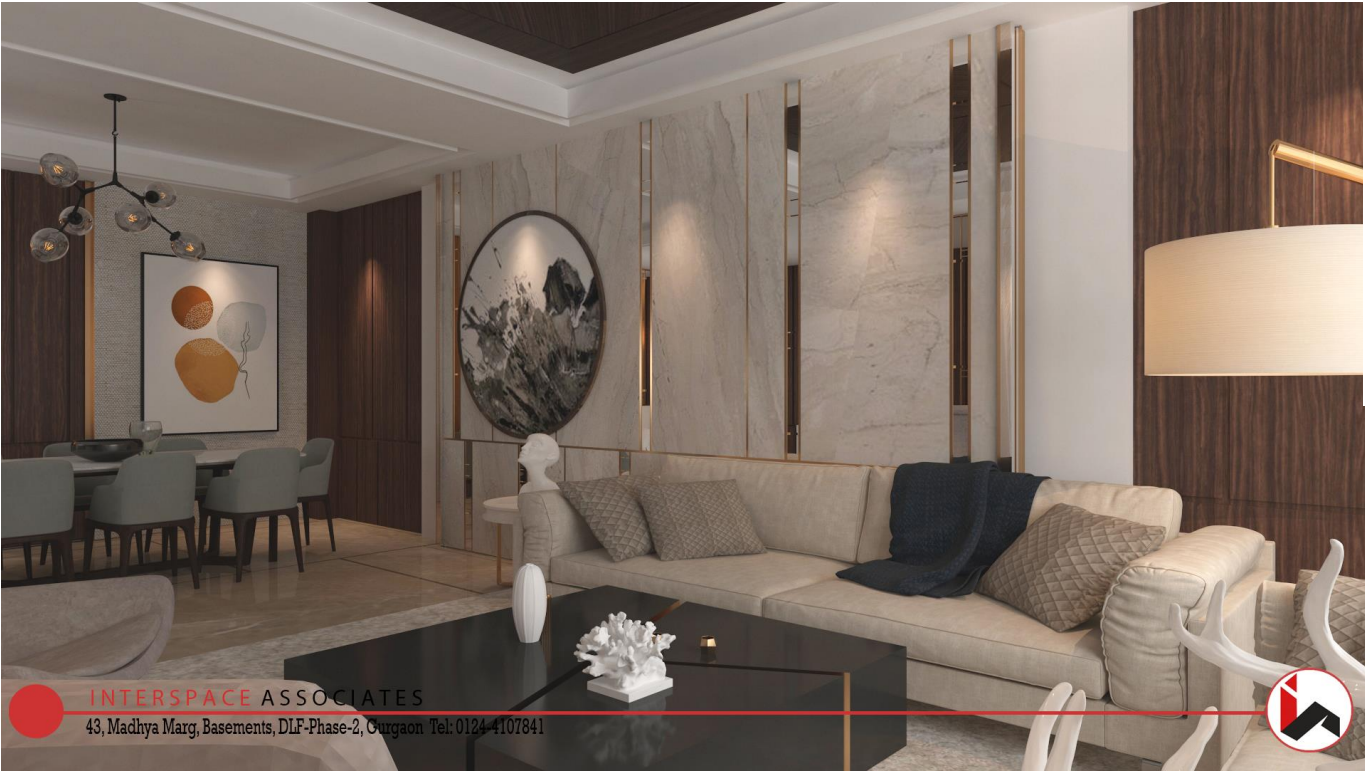

**Layout plan,
Builder Floors,D-125,NIRVANA Gurgaon**

INTERSPACE ASSOCIATES

43, Madhya Marg, Basements, DLF-Phase-2, Gurgaon Tel: 0124-4107841