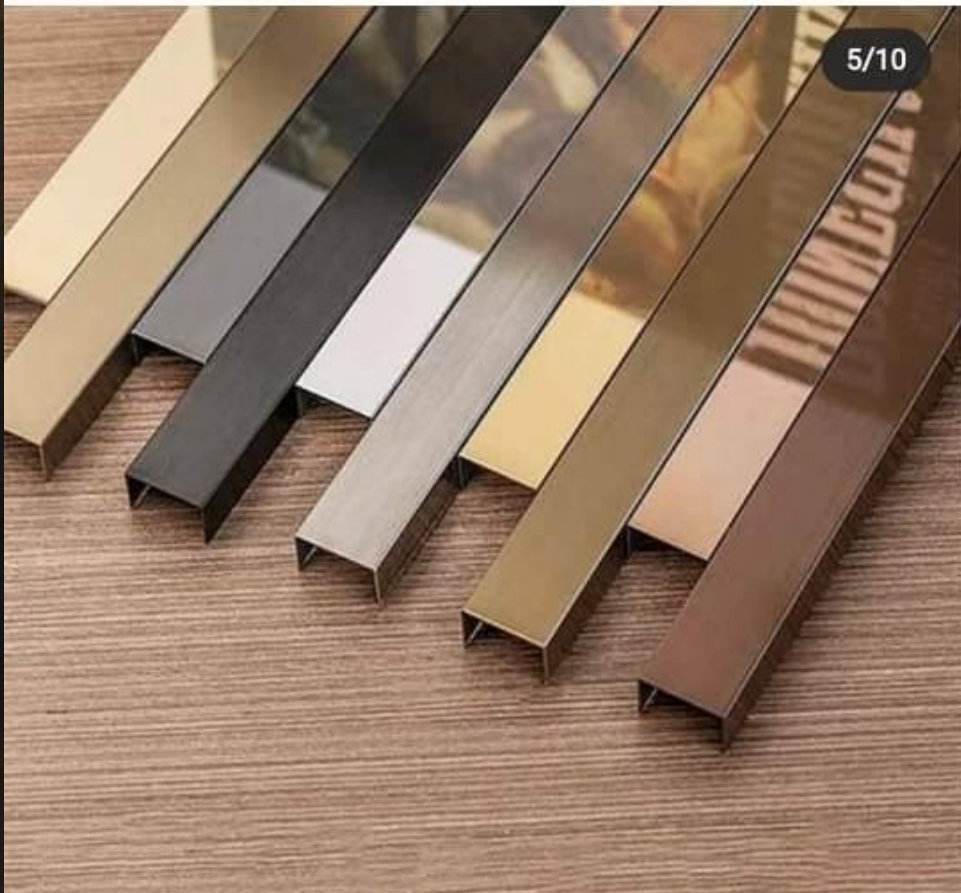

**Layout plan,
 Builder Floors, D-125, NIRVANA Gurgaon**

→ PANELING IN
American walnut VINEER WITH metal inserts

→ **PANELING IN
American walnut VINEER WITH metal inserts**

PROSVIRIN DESIGN

↓

→ PANELING IN
LIGHT COLOUR VINEER WITH GROOVES