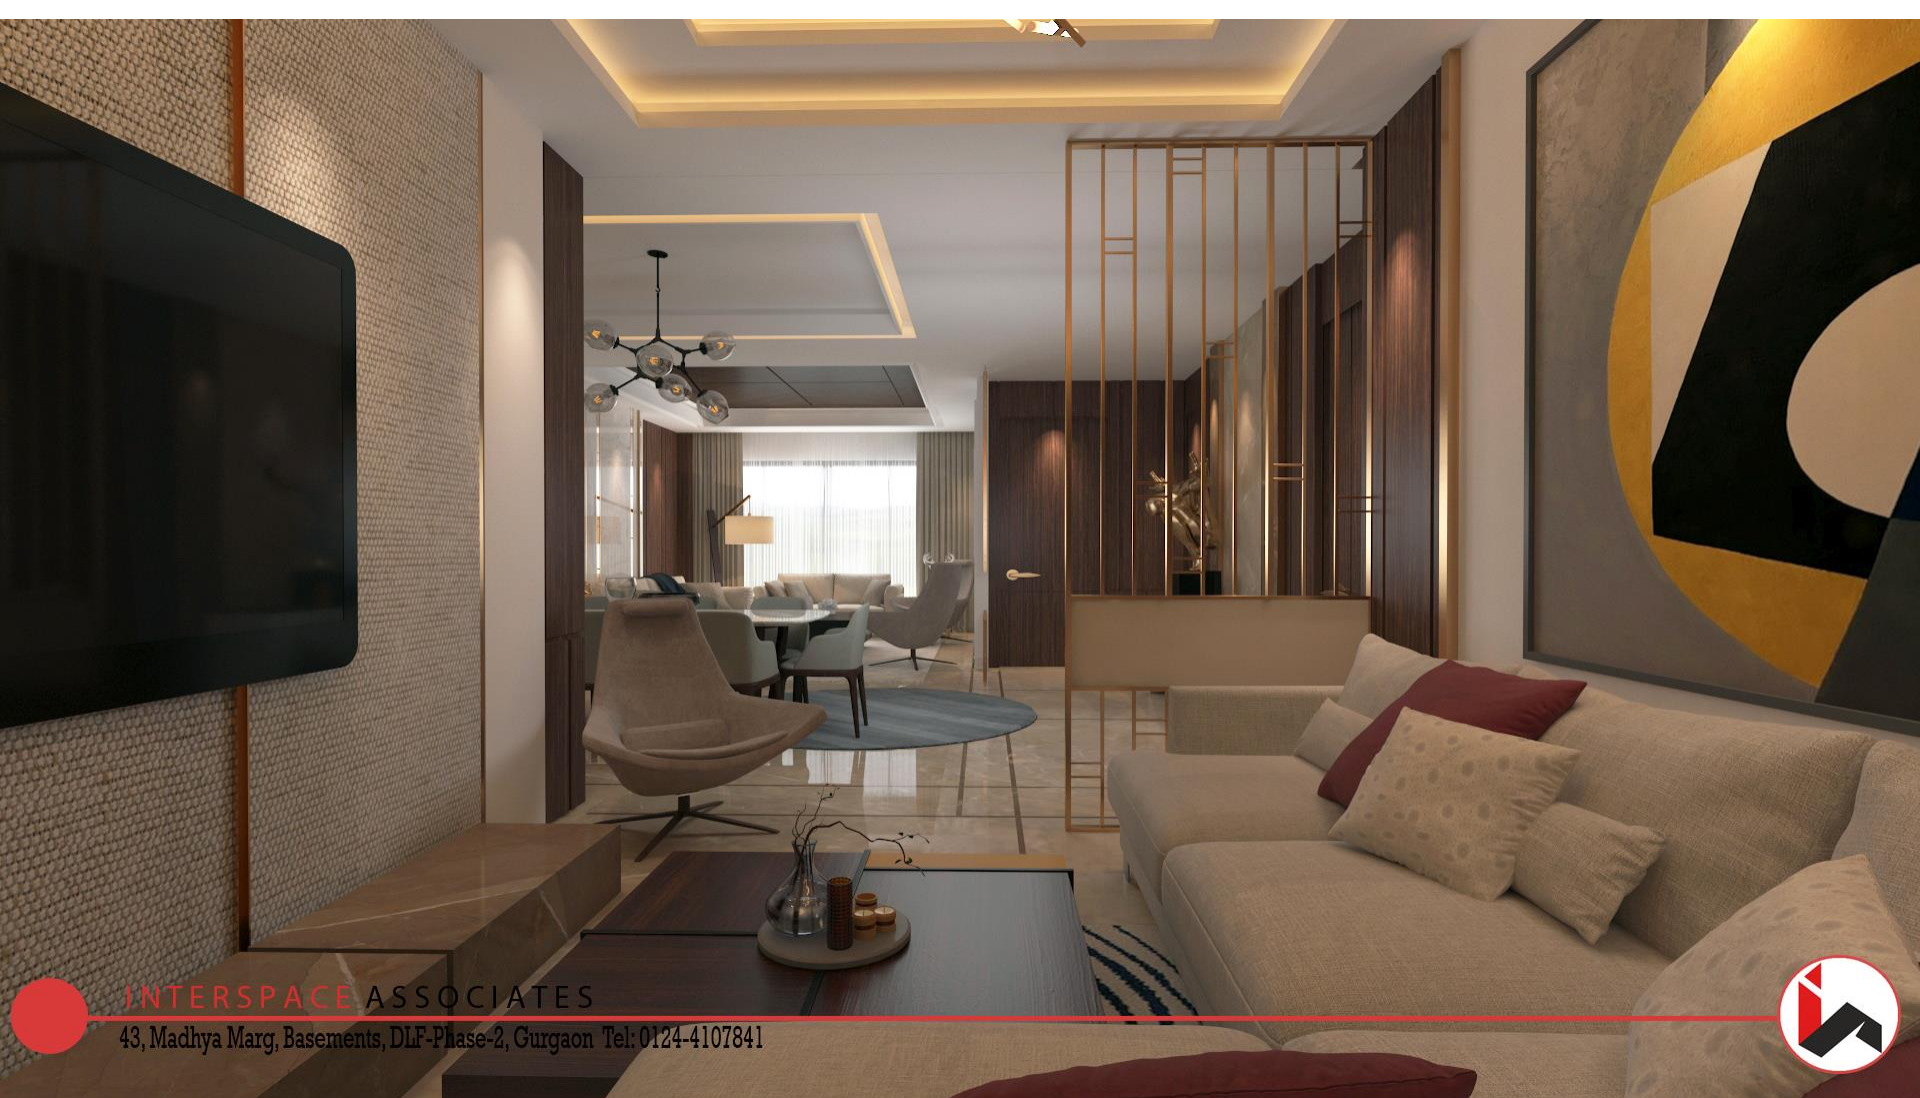

**Layout plan,
Builder Floors, D-125, NIRVANA Gurgaon**

INTERSPACE ASSOCIATES

43, Madhya Marg, Basements, DLF-Phase-2, Gurgaon Tel: 0124-4107841

**Layout plan,
Builder Floors, D-125, NIRVANA Gurgaon**