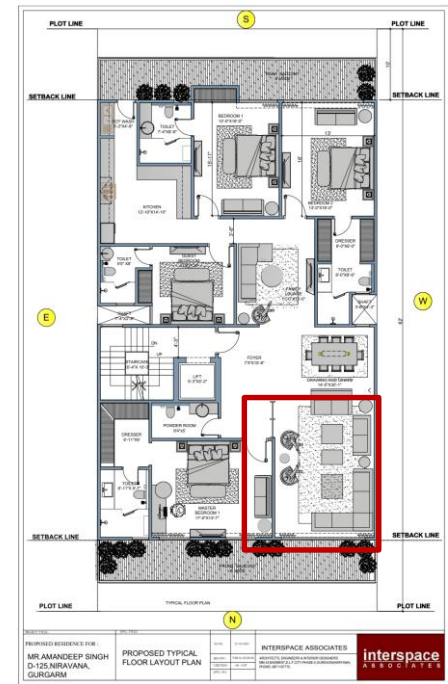

**Layout plan,
Builder Floors, D-125, NIRVANA Gurgaon**

INTERSPACE ASSOCIATES

43, Madhya Marg, Basements, DLF-Phase-2, Gurgaon Tel: 0124-4107841

**Layout plan,
Builder Floors,D-125,NIRVANA Gurgaon**

INTERSPACE ASSOCIATES
 43, Madhya Marg, Basements, DLF-Phase-2, Gurgaon Tel: 0124-4107841

**Layout plan,
 Builder Floors, D-125, NIRVANA Gurgaon**

→ PANELING IN
American walnut VINEER WITH metal inserts

→ **PANELING IN
American walnut VINEER WITH metal inserts**

PROSVIRIN DESIGN

↓

→ PANELING IN
LIGHT COLOUR VINEER WITH GROOVES