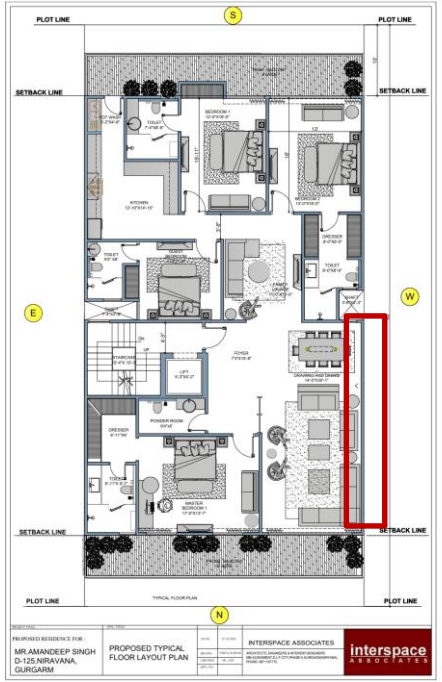

INTERSPACE ASSOCIATES

43, Madhya Marg, Basements, DLF-Phase-2, Gurgaon Tel: 0124-4107841

**Layout plan,
Builder Floors,D-125,NIRVANA Gurgaon**

INTERSPACE ASSOCIATES

43, Madhya Marg, Basements, DLF-Phase-2, Gurgaon Tel: 0124-4107841

**Layout plan,
Builder Floors,D-125,NIRVANA Gurgaon**

INTERSPACE ASSOCIATES

43, Madhya Marg, Basements, DLF-Phase-2, Gurgaon Tel: 0124-4107841

**Layout plan,
Builder Floors,D-125,NIRVANA Gurgaon**

INTERSPACE ASSOCIATES