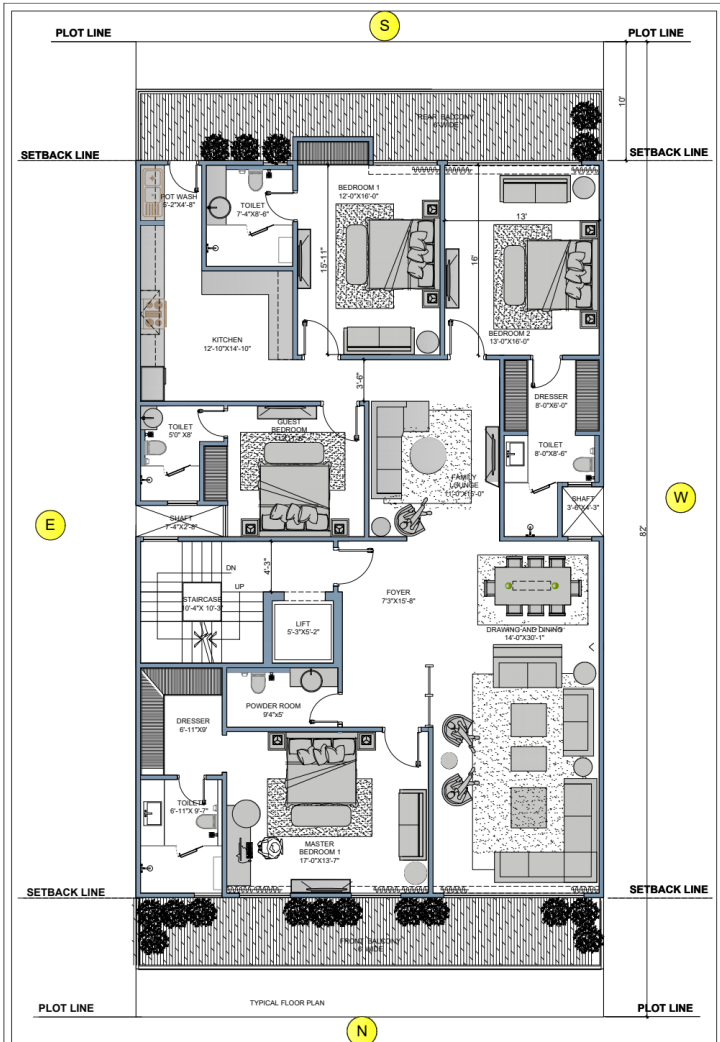

interspace

A S S O C I A T E S

INTERIOR PRESENTATION
For RESIDENTIAL FLOORS

Mr AMANDEEPSINGH

D-125,NIRVANA , Gurgaon

PROPOSED RESIDENCE FOR : MR. AMANDEEP SINGH D-125, NIRAVANA, GURGARM	PROPOSED TYPICAL FLOOR LAYOUT PLAN	NO. NO. : 13-00-2006 BR. NO. : 1/14-11-13/14/15 DR. NO. : 1/14-11-13/14/15 DATE : 10/11/2017	INTERSPACE ASSOCIATES ARCHITECTS, ENGINEERS & INTERIOR DESIGNERS 14A, SECTOR 14, GURGAON (HARYANA) PHONE: 9871197770	
--	---	---	--	---

**Layout plan,
Builder Floors, D-125, NIRVANA Gurgaon**

INTERSPACE ASSOCIATES

43, Madhya Marg, Basements, DLF-Phase-2, Gurgaon Tel: 0124-4107841

**Layout plan,
Builder Floors, D-125, NIRVANA Gurgaon**

Layout plan,
Builder Floors,D-125,NIRVANA Gurgaon