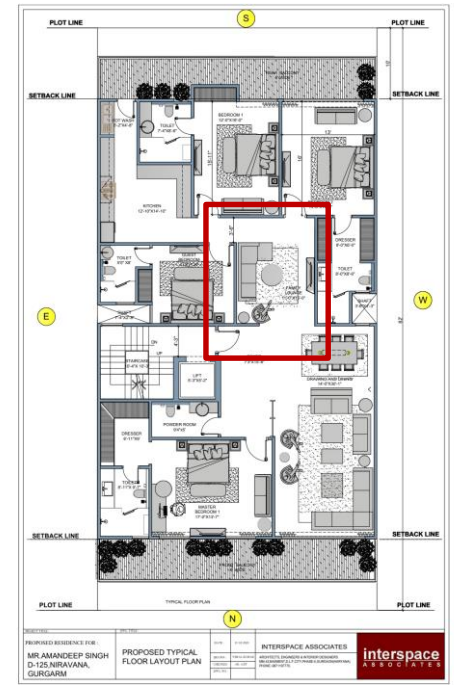

43, Madhya Marg, Basements, DLF-Phase-2, Gurgaon. Tel: 0124-4107841

**Layout plan,
Builder Floors, D-125, NIRVANA Gurgaon**

INTERSPACE ASSOCIATES

43, Madhya Marg, Basements, DLF-Phase-2, Gurgaon Tel: 0124-4107841

**Layout plan,
Builder Floors, D-125, NIRVANA Gurgaon**

INTERSPACE ASSOCIATES

43, Madhya Marg, Basements, DLF-Phase-2, Gurgaon Tel: 0124-4107841

**Layout plan,
Builder Floors, D-125, NIRVANA Gurgaon**

INTERSPACE ASSOCIATES