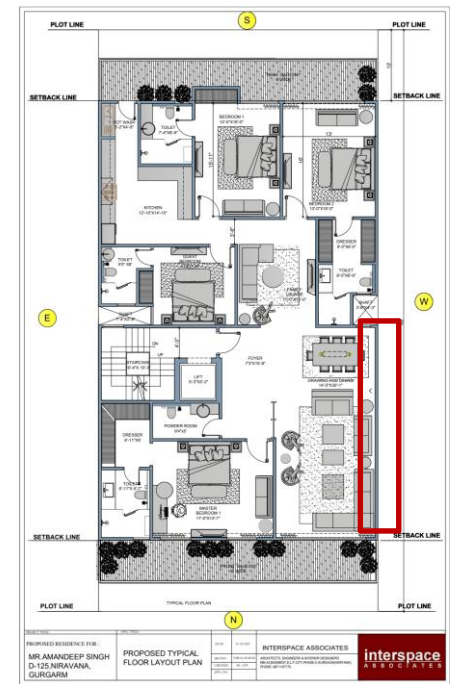

**Layout plan,
Builder Floors, D-125, NIRVANA Gurgaon**

INTERSPACE ASSOCIATES

43, Madhya Marg, Basements, DLF-Phase-2, Gurgaon Tel: 0124-4107841

**Layout plan,
Builder Floors, D-125, NIRVANA Gurgaon**

Layout plan,
Builder Floors,D-125,NIRVANA Gurgaon