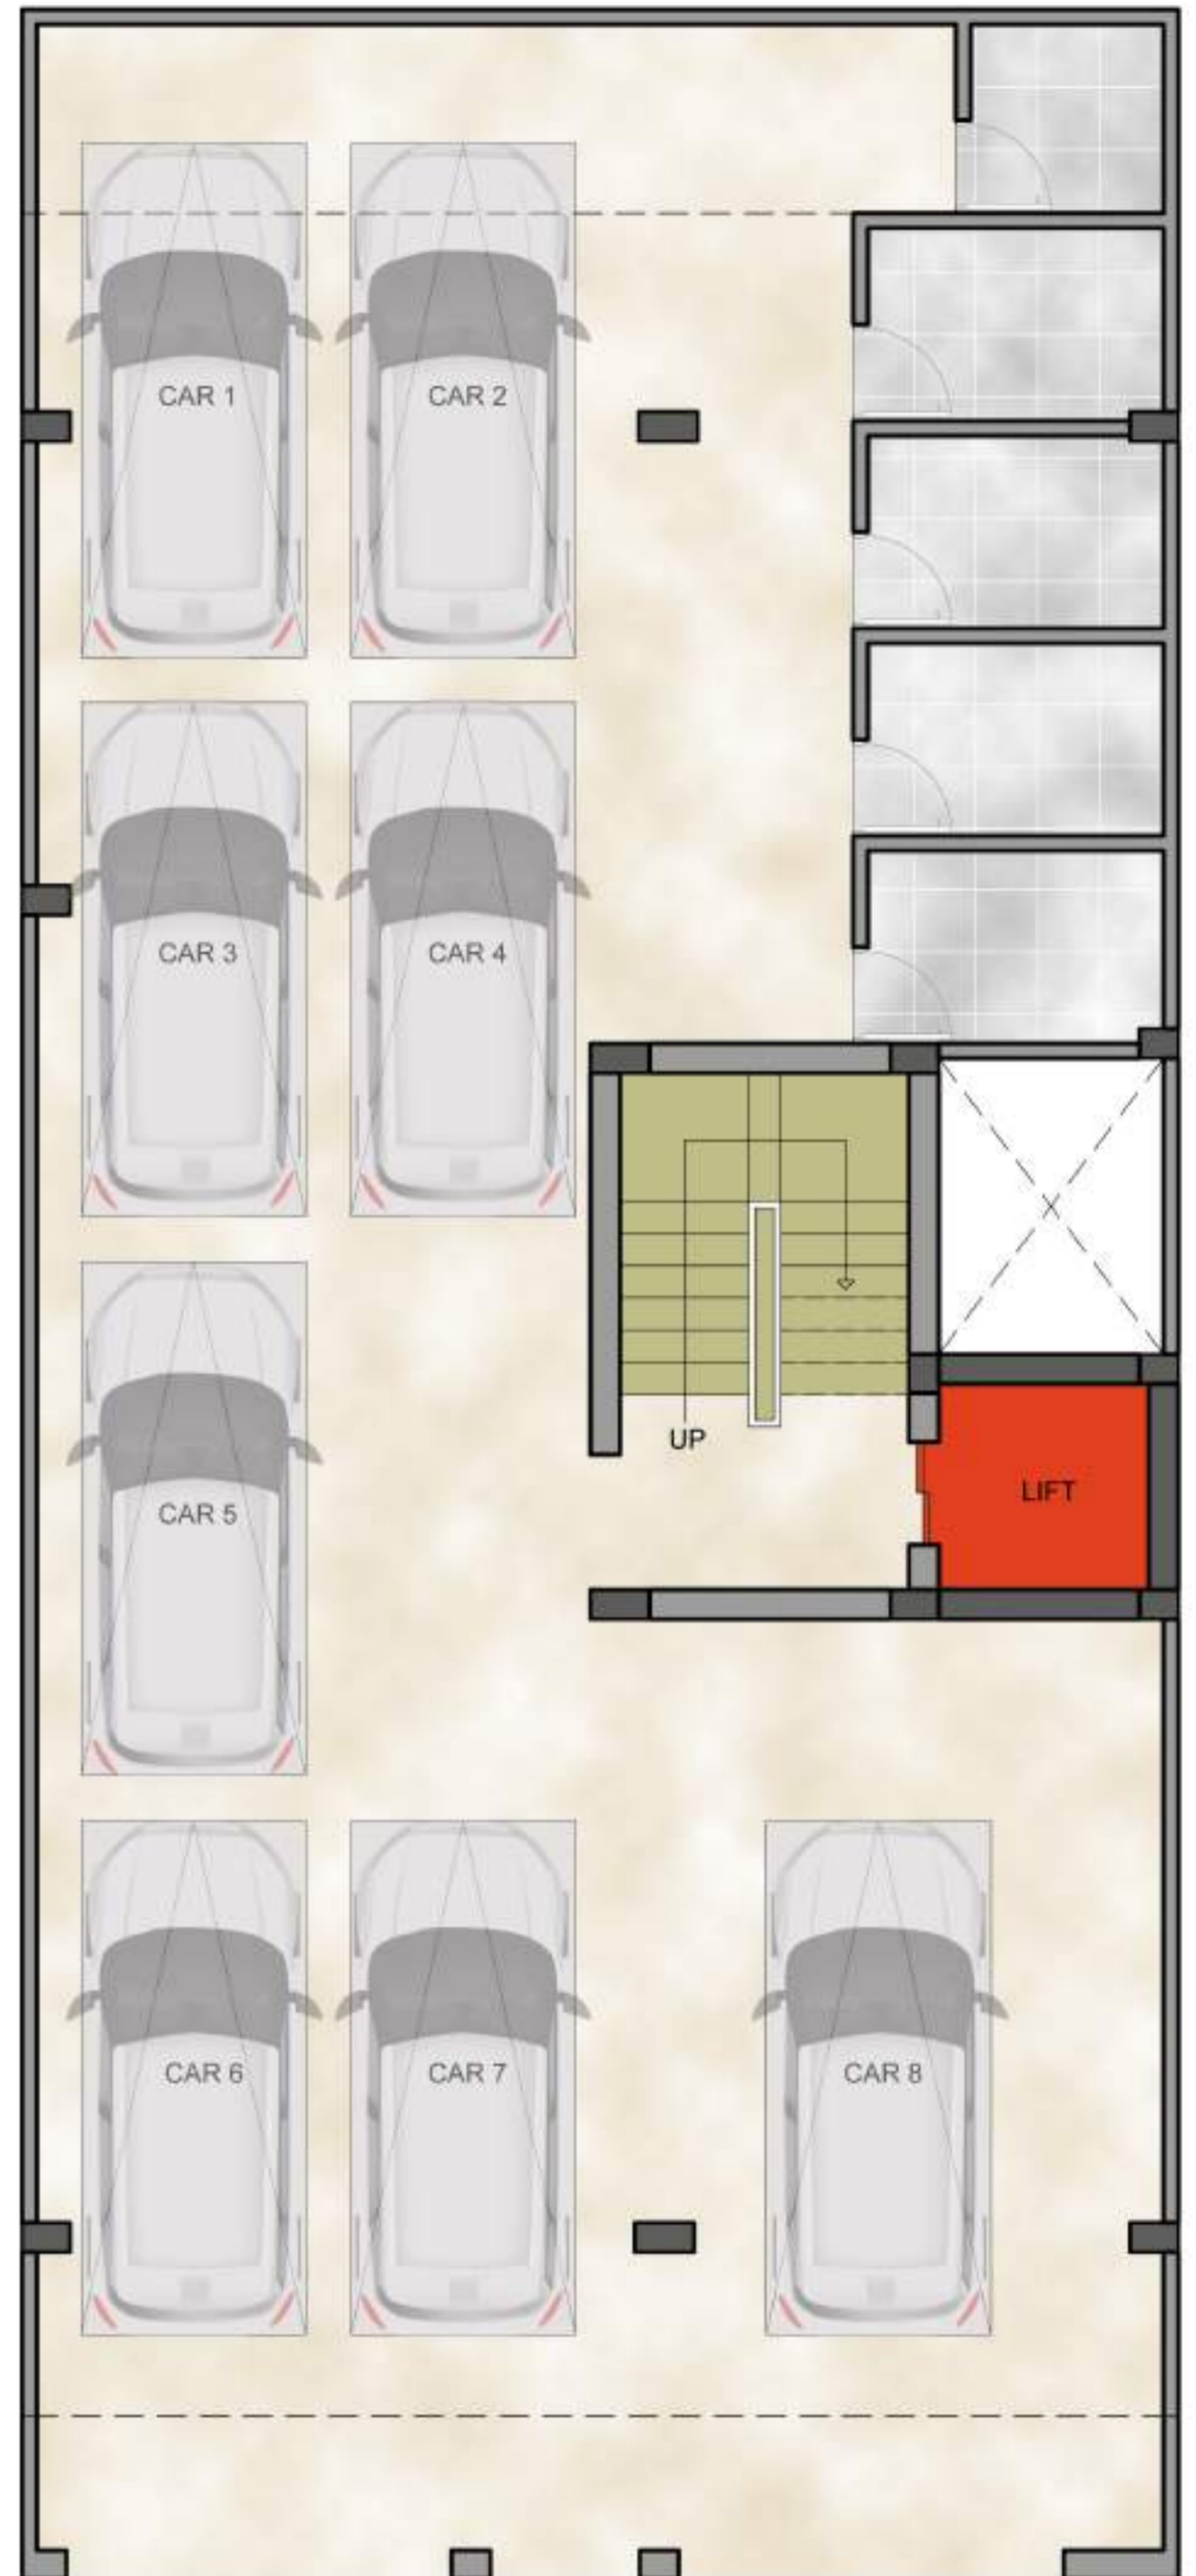

G P School (5.0 k.m)

Paras Hospital (4.0 k.m)

Satya Market (2.0 k.m)

location perfectly placed

The Moden Facade

Attracting Features

- ✓ Vastu Compliant- East facing and more!
- ✓ Parking (Stilt) + 4 Floors + Terrace
- ✓ 3BHK unit on each floor
- ✓ Dedicated 2 Car Parking with each floor.
- ✓ Luxury Residential Floors.
- ✓ Gated community High end specifications.

Elegance at a Glance!

Floor Plans

Typical plan

Stilt plan

Silent Features

- Vastu Compliant- East facing and more!
- 3 Bedrooms + D/D + Kitchen + Family Lounge + 4 Toilets
- Fenestrations on all four sides of the building.

Area

- Covered Area:
- Balcony Area:
- Total Built-up Area: 1450 sq. ft.

- Guard Area.
- 4 separate servant rooms.
- 8 car parking.
- Complete Granite flooring.

The First Look

The Dine In

LIVING SPACES DESIGN TO TASTE