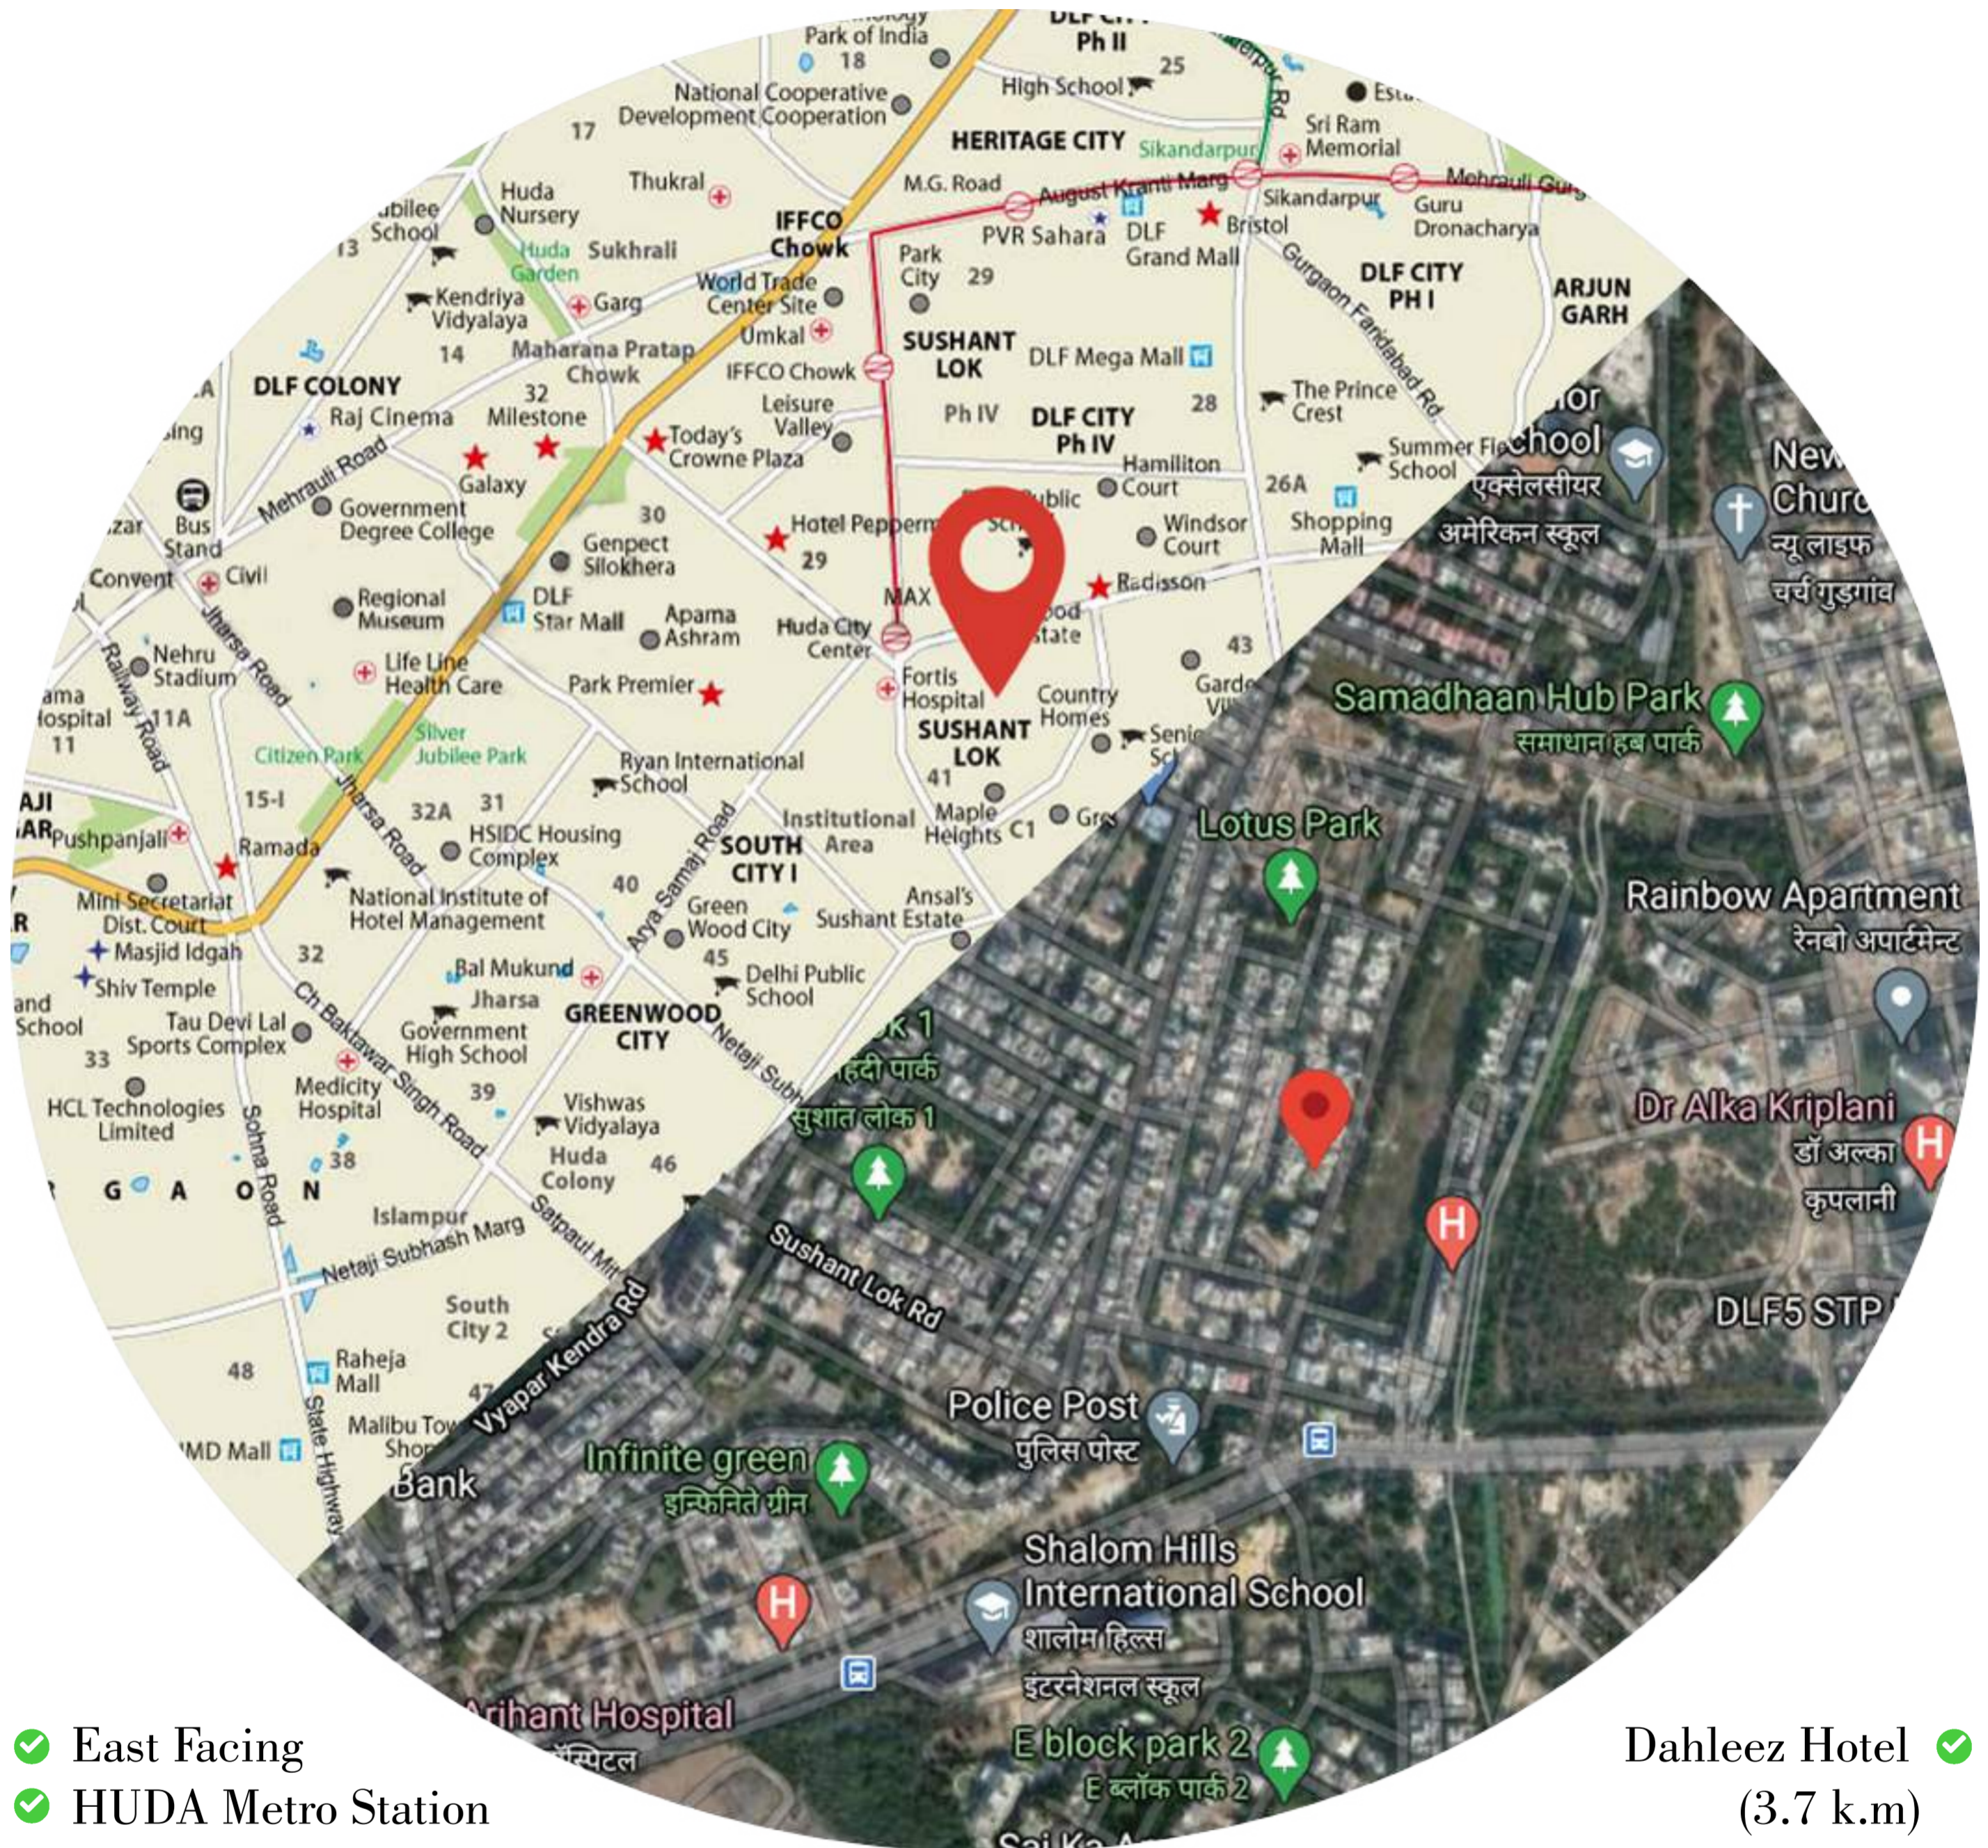

A Covetous Location

- ✓ East Facing
- ✓ HUDA Metro Station (4.4 k.m)
- ✓ Bachpan Play School (3.8 k.m)
- ✓ Hotel City Premier (3.6 k.m)
- ✓ Shalom Hills International School (4.4 k.m)
- ✓ Dahleez Hotel (3.7 k.m)
- ✓ Park Plaza, Gurugram (4.2 k.m)
- ✓ Government Primary School (4.8 k.m)
- ✓ Max Hospital, Gurugram (4.2 k.m)
- ✓ Fortis Memorial Research Inst. (4.1 k.m)

G P School (5.0 k.m)

Paras Hospital (4.0 k.m)

Satya Market (2.0 k.m)

location perfectly placed

The Moden Facade

Attracting Features

- ✓ Vastu Compliant- East facing and more!
- ✓ Parking (Stilt) + 4 Floors + Terrace
- ✓ 3BHK unit on each floor
- ✓ Dedicated 2 Car Parking with each floor.
- ✓ Luxury Residential Floors.
- ✓ Gated community High end specifications.