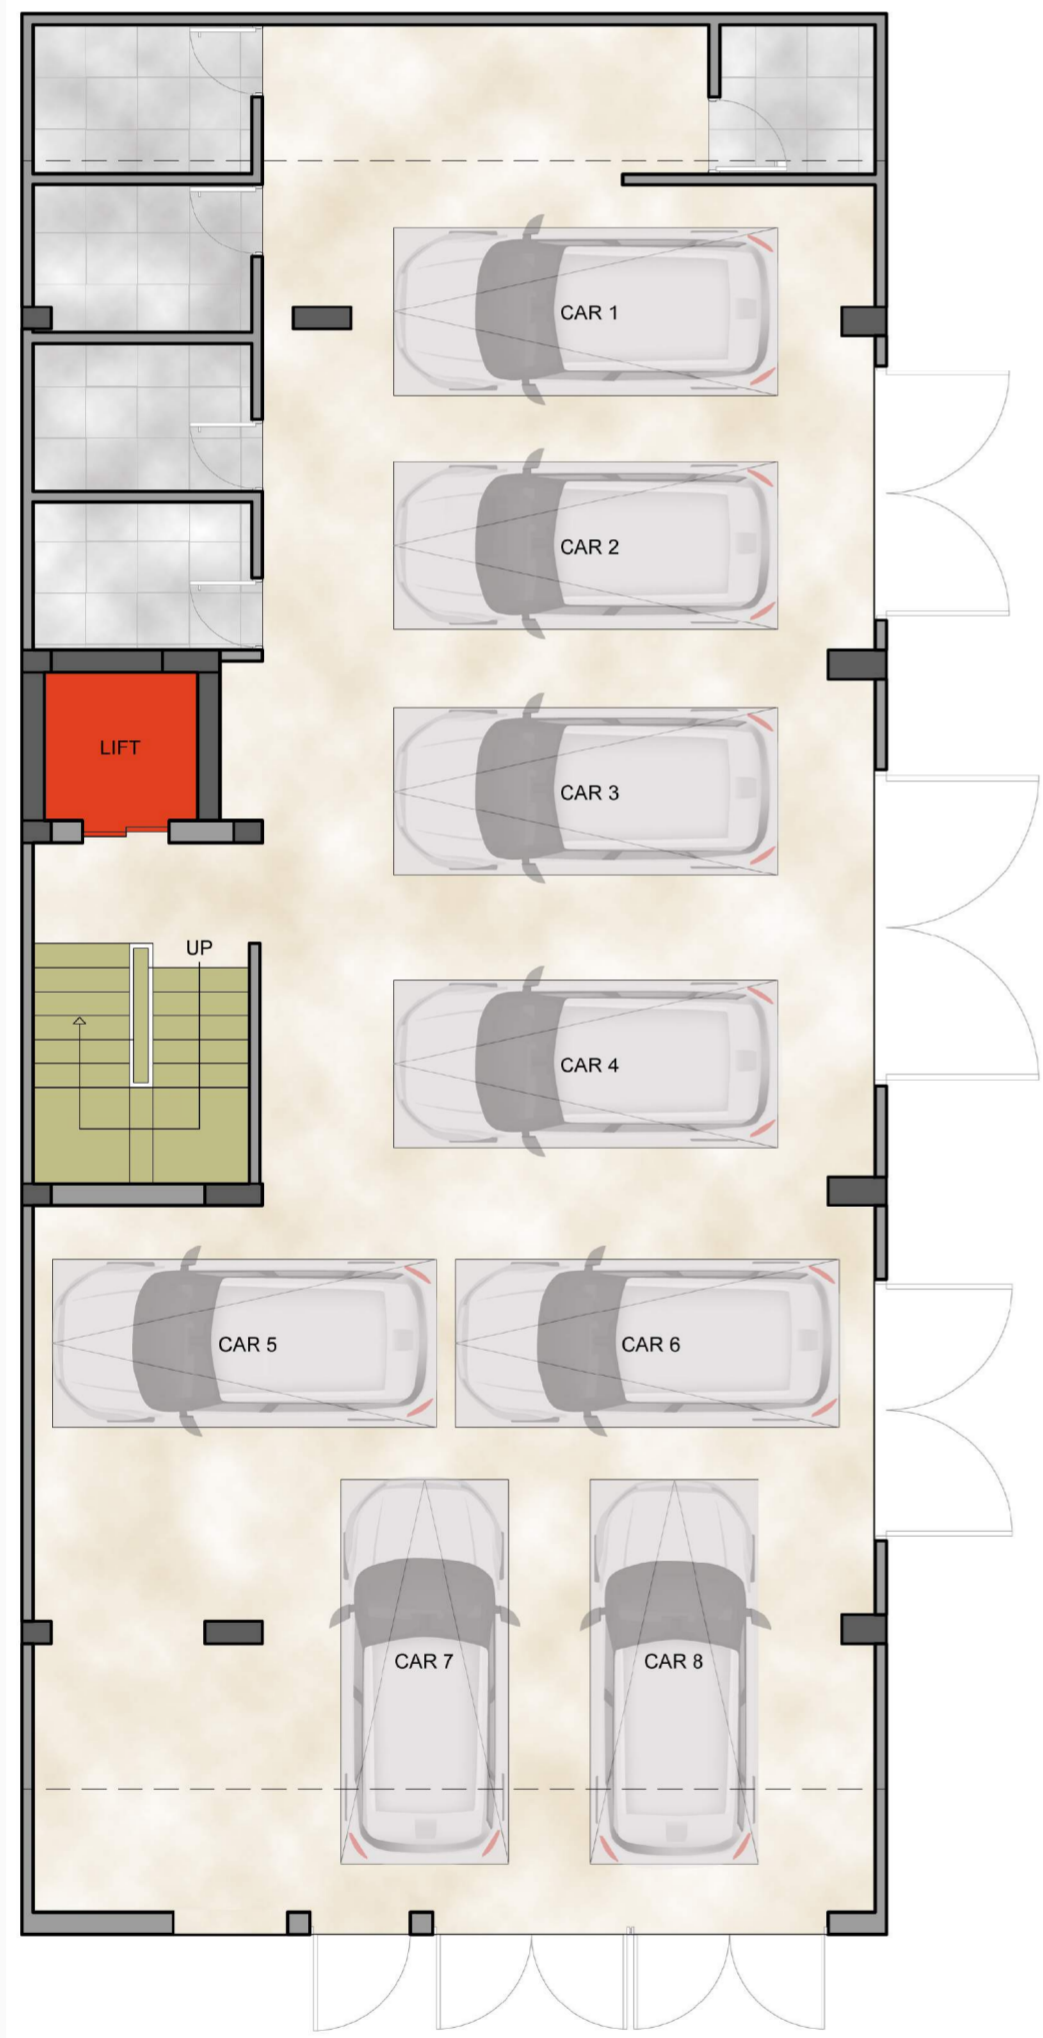

Book Your
Floor

WE DELIVER WHAT WE COMMIT

C-902

C-BLOCK, SUSHANT LOK – 1
GURUGRAM, HARYANA

A Home For Every Dream

Attracting Features

- ✔ Vastu Compliant- East facing
- ✔ 3 Bedrooms + D/D + Kitchen + Family Lounge + 4 Toilets
- ✔ Fenestrations on all four sides of the building.
- ✔ Guard Room at stilt floor.
- ✔ 4 separate servant rooms at stilt.
- ✔ Complete Granite flooring.
- ✔ 8 car parking.

Stilt plan

Plan View

Typical plan

Total Built-up Area- 1450 sq. ft.

The First Look

The Dine In

LIVING SPACES DESIGN TO TASTE

Features that are bound to get compliments

Bathrooms of the house area made as spacious as possible. Niches have been added to take fixtures and to make toilet look larger. All the bathrooms have storage space with mirror. Windows have been planned to make the space look light & maximum ventilation.